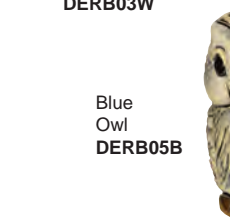

Blue
Owl
DERB05B