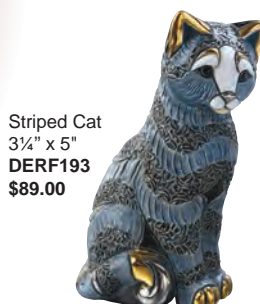

Striped Cat
3 1/4" x 5"
DERF193
$89.00