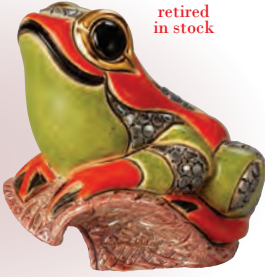

Bull 4" x 4¾"  
DERF114  
\$82.00-\$55.00

Hand-made in Uruguay accented  
with platinum & 18 karat gold

## The Families Collection

Baby Frog on Leaf  
3 1/4" x 3 1/2"  
DERF360  
\$65.00-\$39.00

retired  
in stock

Frog  
on Leaf 4" x 4 1/4"  
DERF160  
\$95.00-\$59.00

retired  
in stock

Baby Striped Pig  
3 1/4" x 3 1/2"  
DERF330  
\$57.00