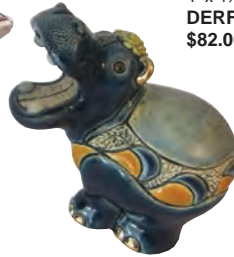

## The Families Collection

Baby Frog on Leaf  
3 1/4" x 3 1/2"  
DERF360  
\$65.00-\$39.00

retired  
in stock

Frog  
on Leaf 4" x 4 1/4"  
DERF160  
\$95.00-\$59.00

retired  
in stock

Baby Striped Pig  
3 1/4" x 3 1/2"  
DERF330  
\$57.00

Striped Pig 4" x 4 1/4"  
DERF130  
\$82.00-\$65.00

Baby Galapagos Turtle  
3 1/4" x 3 1/2"  
DERF327  
\$57.00

Galapagos Turtle  
4" x 4 3/4"  
DERF127  
\$82.00

Baby Dolphin  
on Wave 3 1/4" x 3 1/2"  
DERF359  
\$62.00

Baby Puffin  
3 1/4" x 3 1/2"  
DERF350  
\$57.00

Puffin 4" x 4 1/4"  
DERF150  
\$82.00-\$63.00

Baby Hippo  
3 1/4" x 3 1/2"  
DERF367  
\$63.00-\$47.00

Dolphin on Wave  
4" x 4 3/4"  
DERF159  
\$95.00-\$75.00